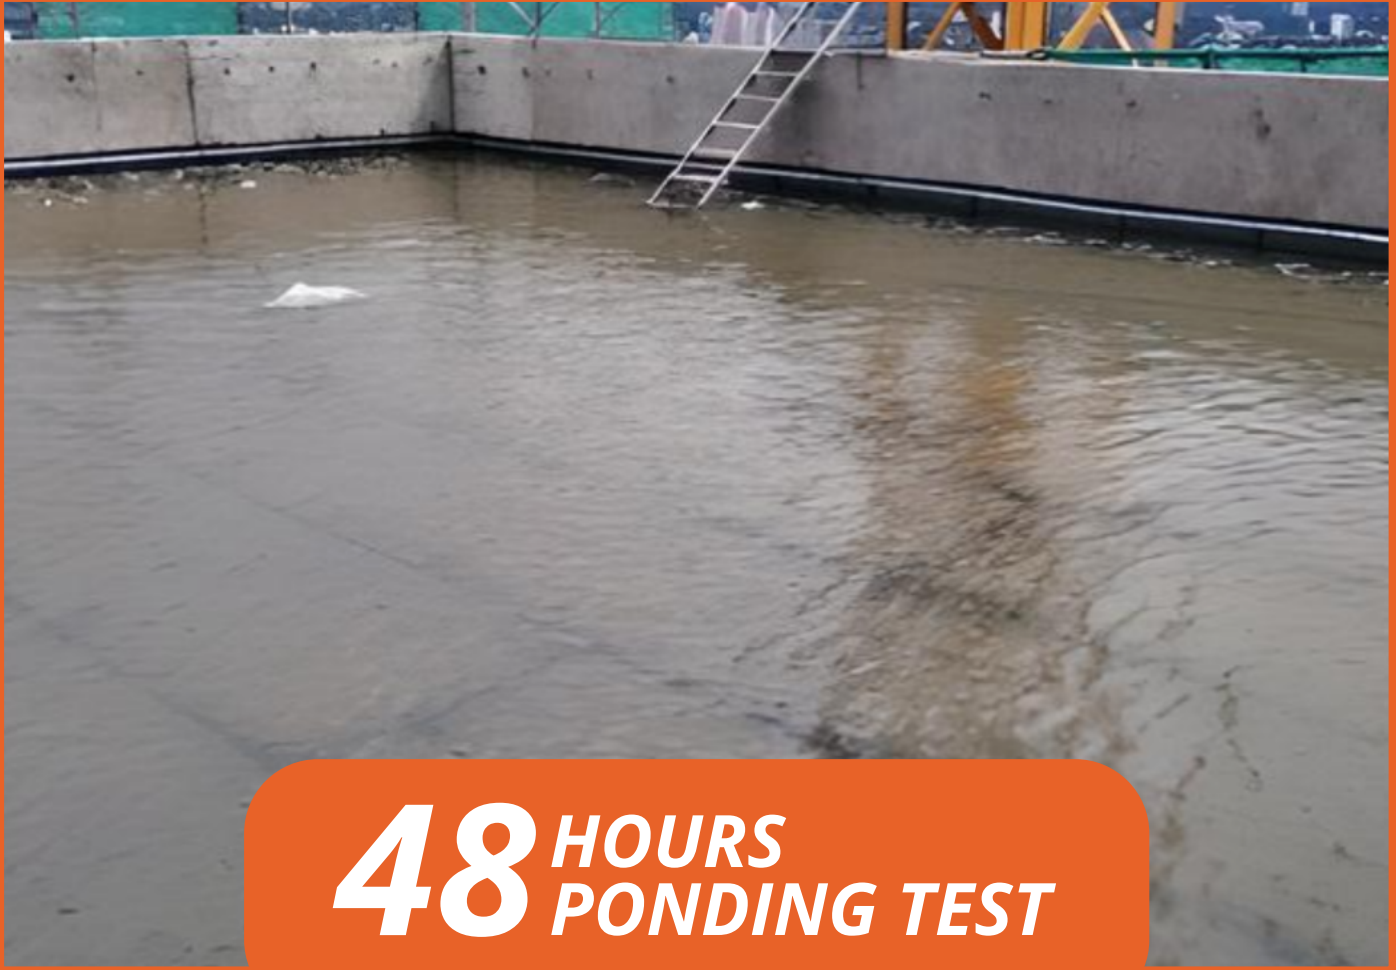

48 HOURS PONDING TEST

✓ F&B Kitchen Area ✓ Bar Counter Area ✓ Cold Room Area ✓ Toilet

Waterproofing Specialist - SHIELDO

011-1855 6868

www.shieldo.com.my