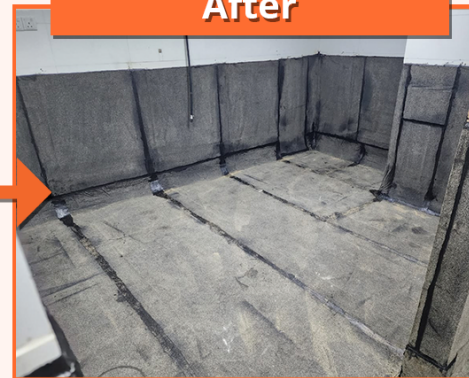

48 HOURS
PONDING TEST

TORCH ON SYSTEM (SAND)
INDOOR WATERPROOFING

SHIELDO SDN BHD

www.shieldo.com.my

TORCH ON (SAND) SYSTEM

Thickness : 4mm
011-1855 6868

Contractor Price !!!
RM1X Per Sf

Before

Ponding Test
Up To 48 Hours
Apply Primer

Install By
Professional Worker
After

FREE INSPECTION & FREE QUOTATION

BAR COUNTER AREA

F&B KITCHEN AREA

TOILET

COLD ROOM AREA

TORCH ON (SAND) MEMBRANE WORK REFERENCE :