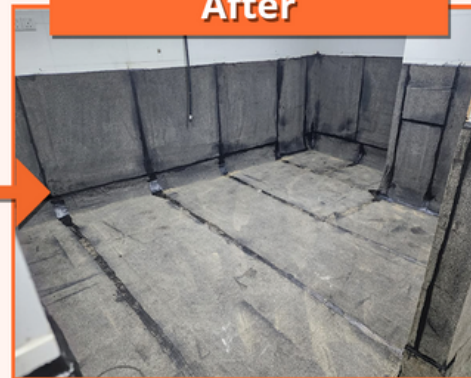

48 HOURS
PONDING TEST

TORCH ON SYSTEM (SAND)
INDOOR WATERPROOFING

SHIELDO SDN BHD

www.shieldo.com.my

TORCH ON (SAND) SYSTEM

Thickness : 4mm
011-1855 6868

Contractor Price !!!
RM1X Per Sf

Before

Ponding Test
Up To 48 Hours

Apply Primer

Install By
Professional Worker

After

FREE INSPECTION & FREE QUOTATION

BAR COUNTER AREA

F&B KITCHEN AREA

TOILET