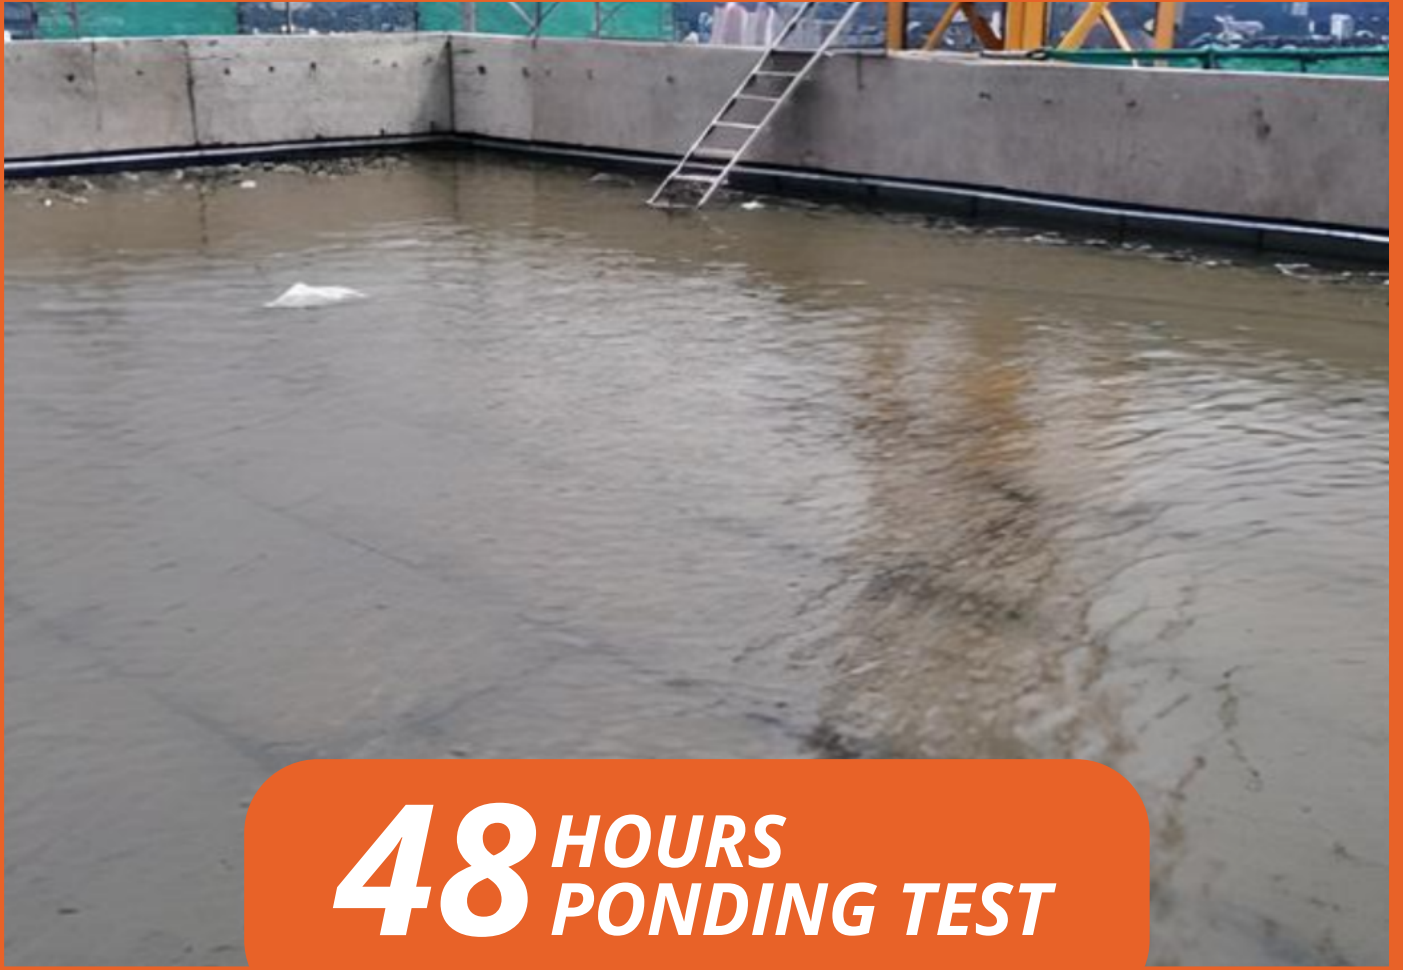

48 HOURS PONDING TEST

✓ F&B Kitchen Area ✓ Bar Counter Area ✓ Cold Room Area ✓ Toilet

Waterproofing Specialist - SHIELDO

011-1855 6868

www.shieldo.com.my