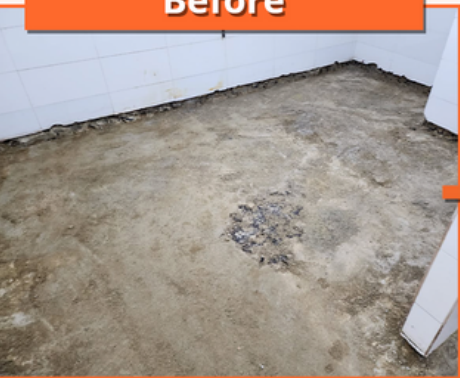

48 HOURS
PONDING TEST

TORCH ON SYSTEM (SAND)
INDOOR WATERPROOFING

SHIELDO SDN BHD

www.shieldo.com.my

TORCH ON (SAND) SYSTEM

Thickness : 4mm
011-1855 6868

Contractor Price !!!
RM1X Per Sf

Before

Ponding Test
Up To 48 Hours

Apply Primer

Install By
Professional Worker

After

FREE INSPECTION & FREE QUOTATION

BAR COUNTER AREA

F&B KITCHEN AREA

TOILET